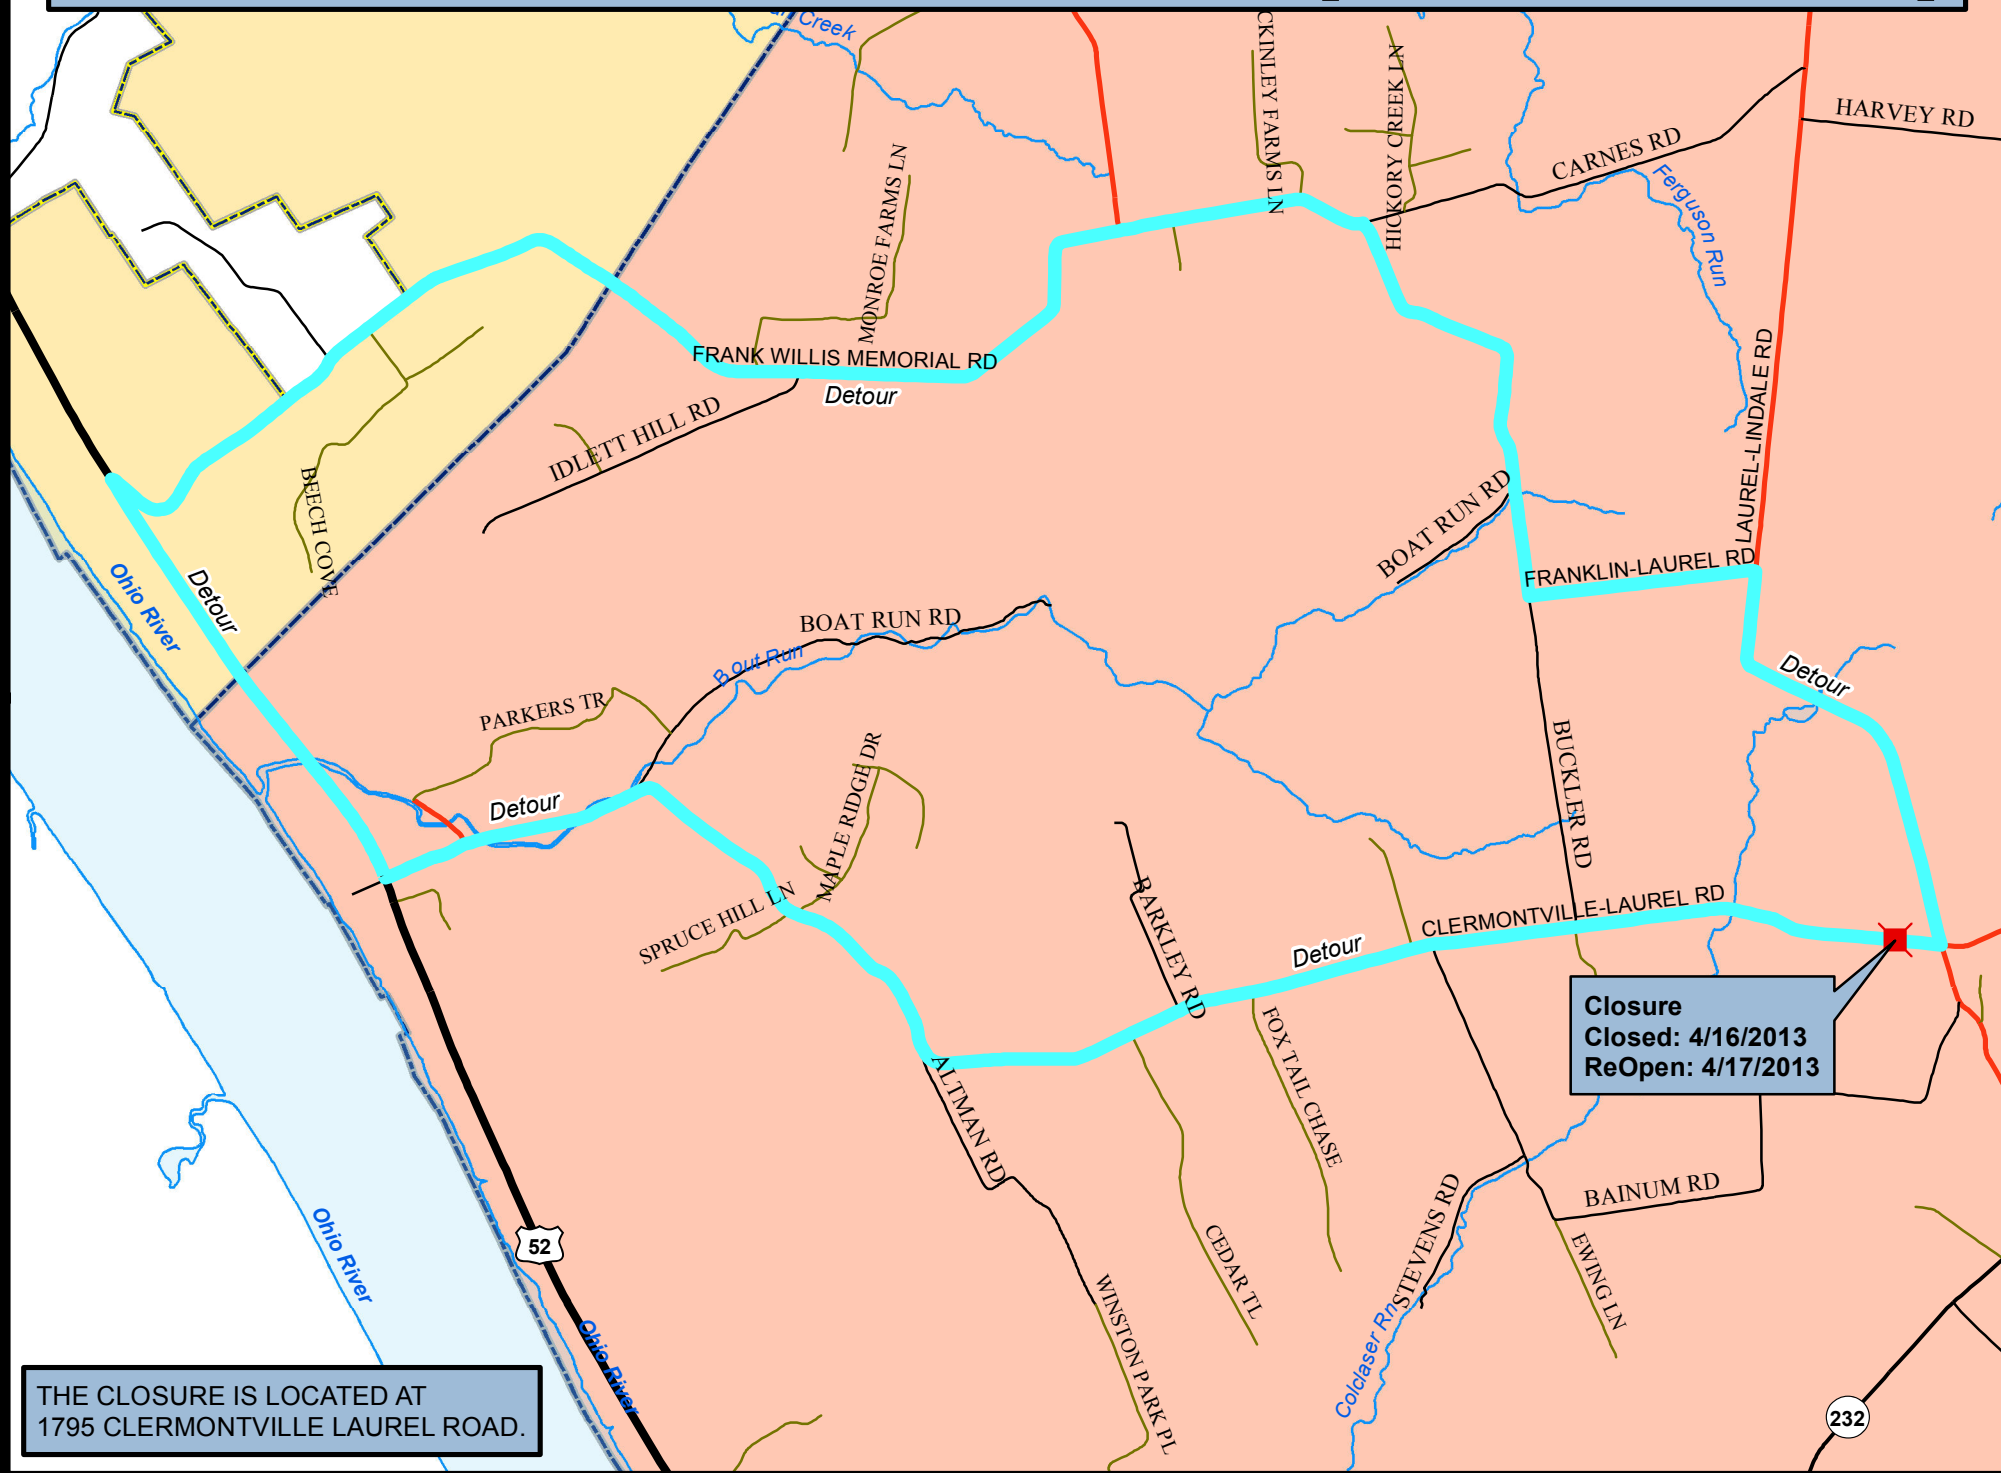

# Clermontville Laurel Culvert No. CC31-35 Replacement Detour Map

**Closure**  
Closed: 4/16/2013  
ReOpen: 4/17/2013

THE CLOSURE IS LOCATED AT  
1795 CLERMONTVILLE LAUREL ROAD.

232