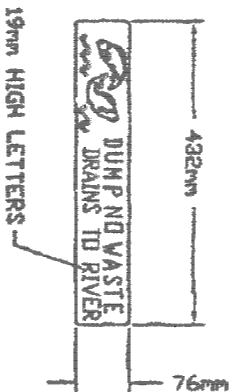

**EXAMPLES:**

3/4" (19mm) LETTERS

5/8" (16mm) LETTERS

**EAST JORDAN  
IRON WORKS, INC.**

SEE FISH LOGO DETAIL

DATE OF MANUFACTURE

13mm HIGH LETTERING TYP.

19mm HIGH LETTERS

**NEENAHS**

**CURB INLET LOGOS**  
NOT TO SCALE

**STD0016**