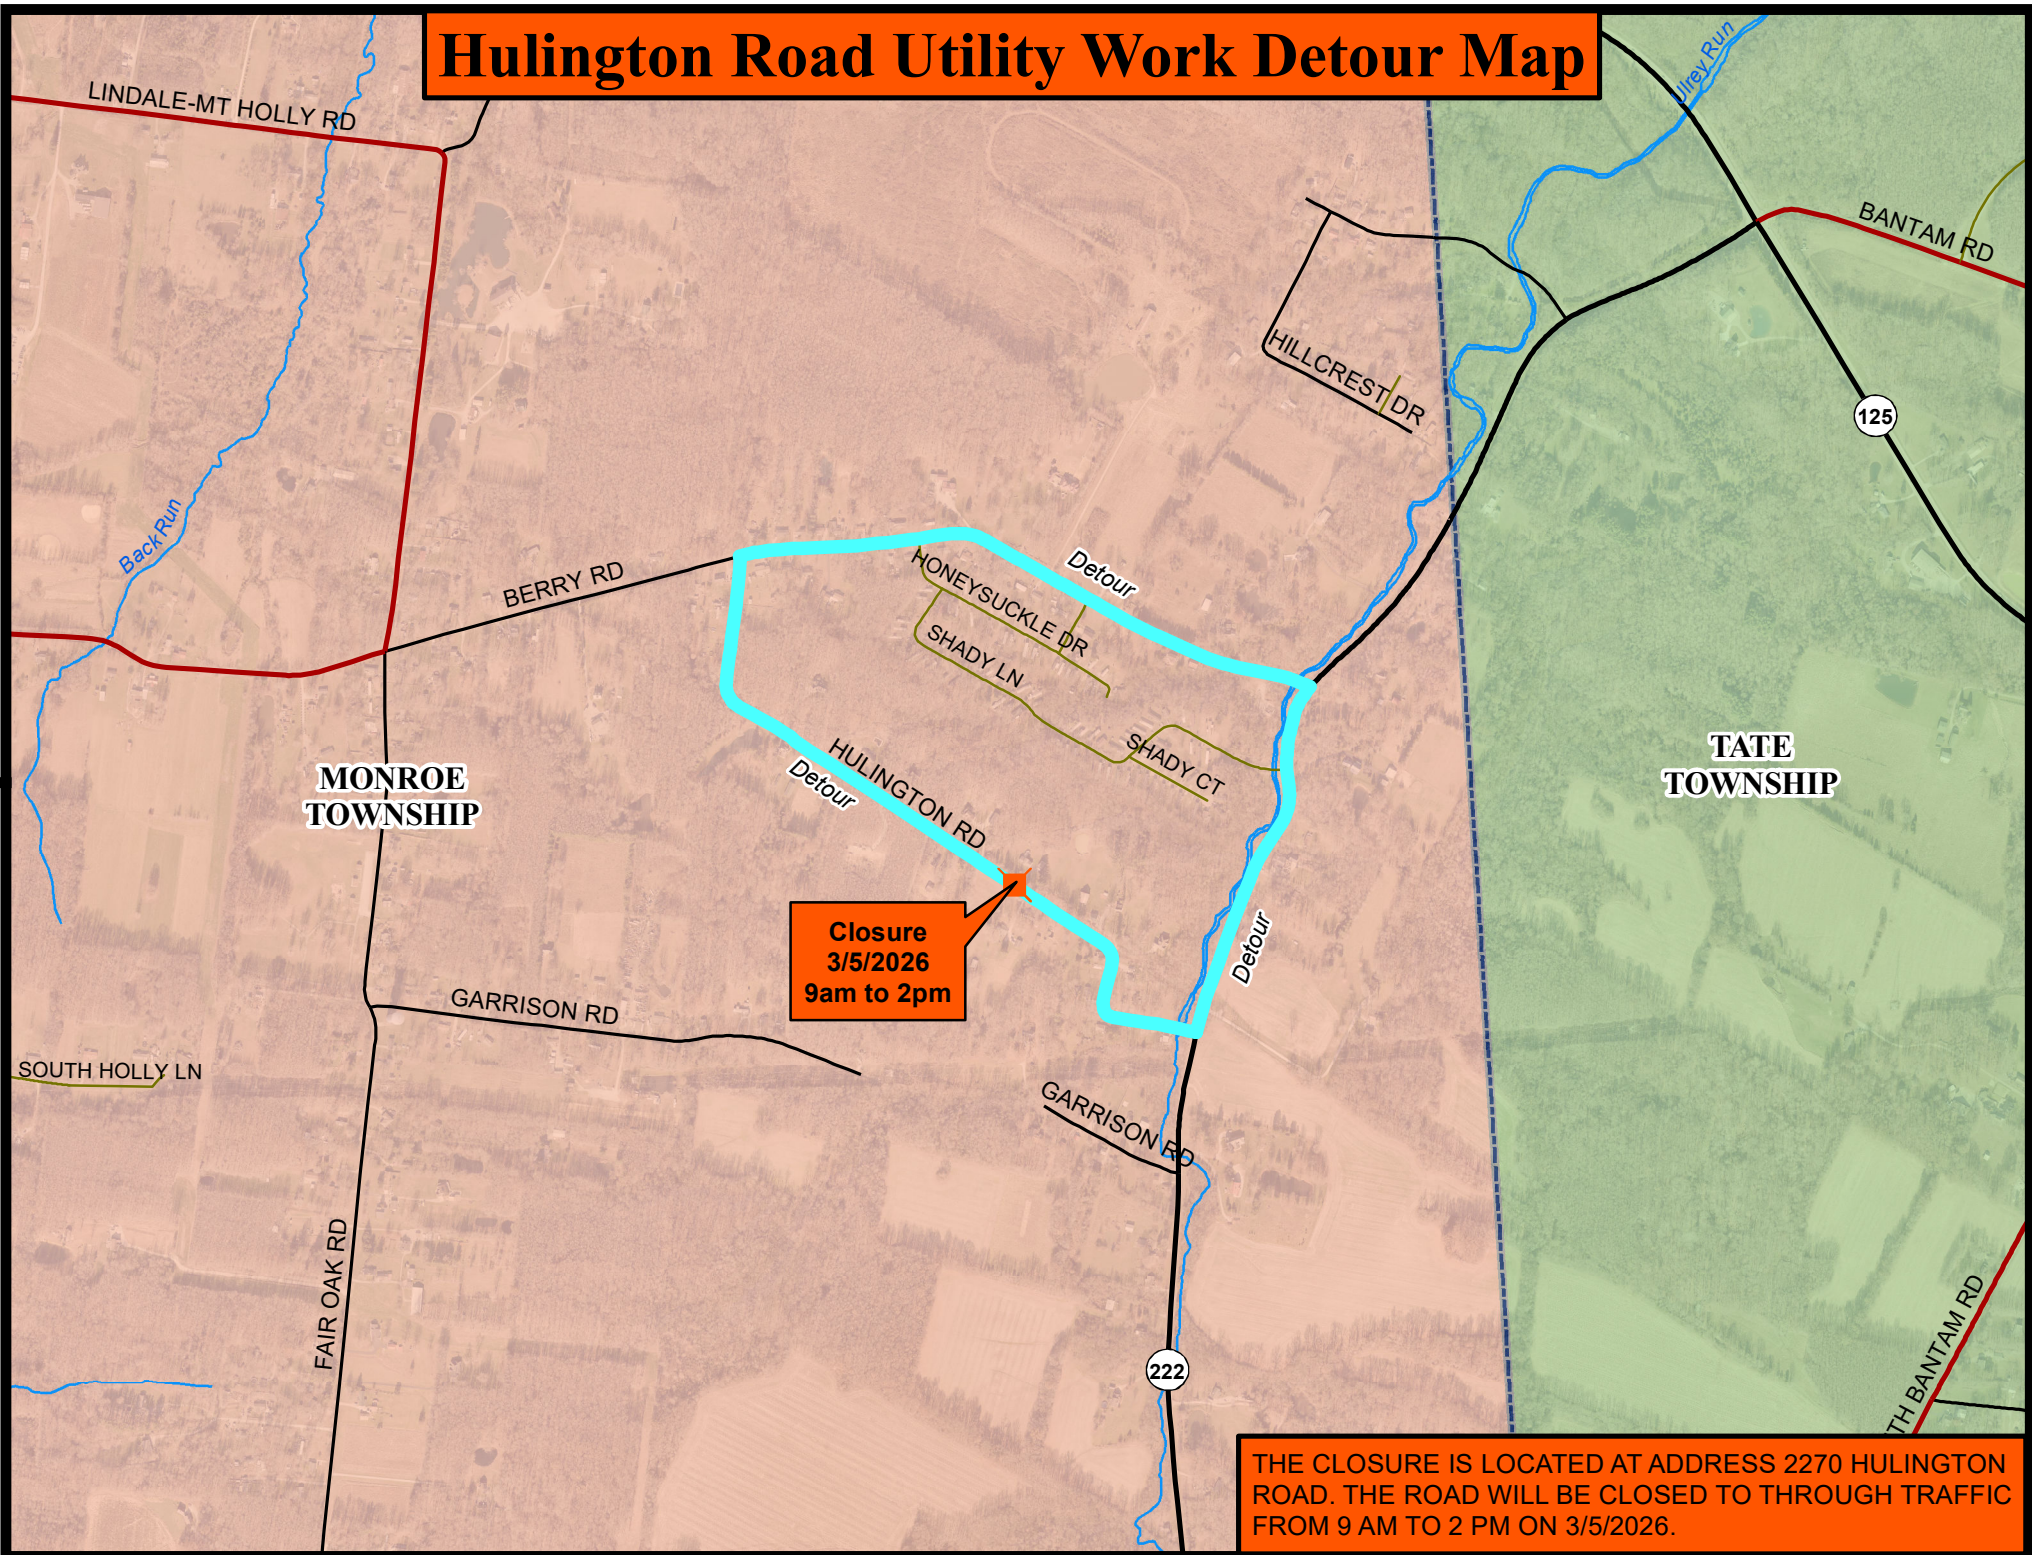

Hulington Road Utility Work Detour Map

Closure
3/5/2026
9am to 2pm

THE CLOSURE IS LOCATED AT ADDRESS 2270 HULINGTON ROAD. THE ROAD WILL BE CLOSED TO THROUGH TRAFFIC FROM 9 AM TO 2 PM ON 3/5/2026.